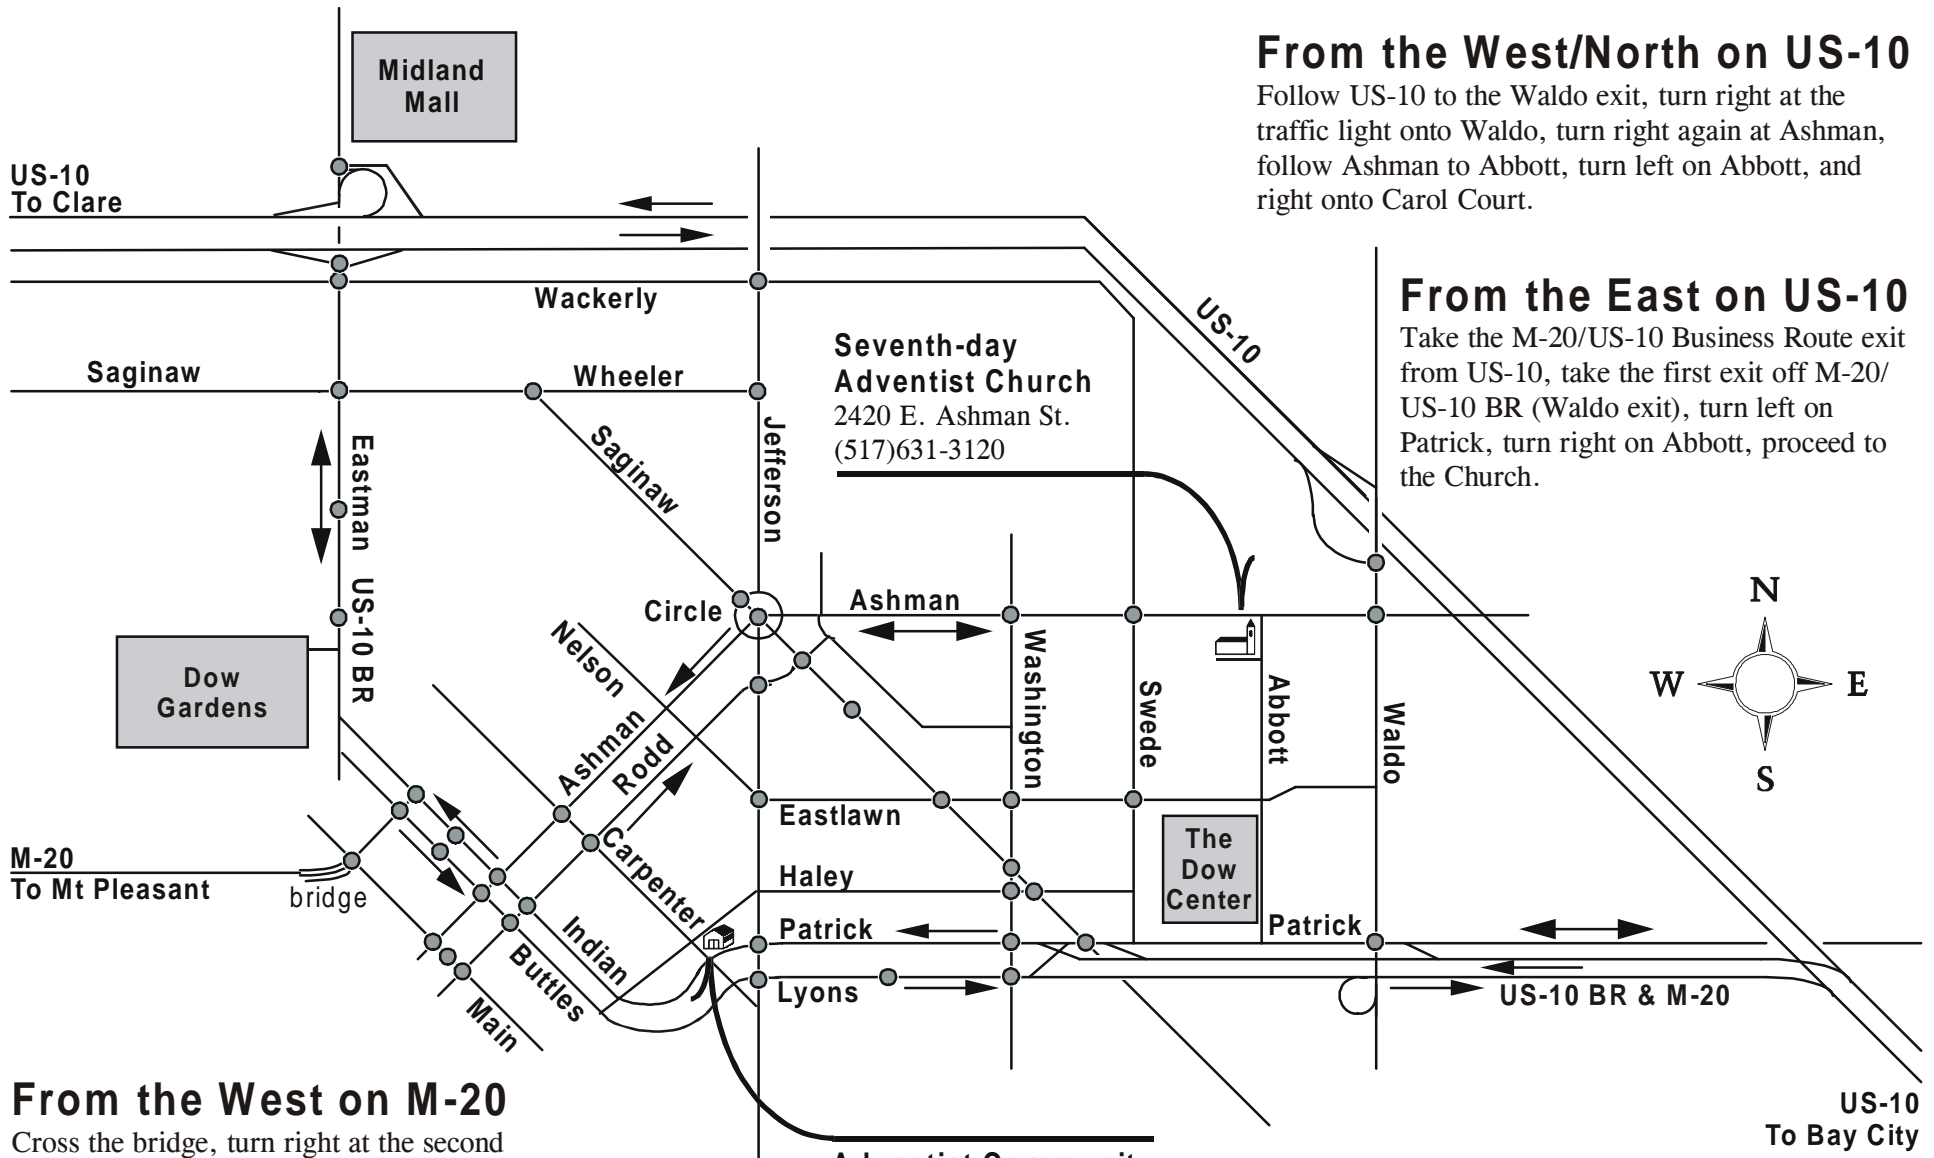

## From the West/North on US-10

Follow US-10 to the Waldo exit, turn right at the traffic light onto Waldo, turn right again at Ashman, follow Ashman to Abbott, turn left on Abbott, and right onto Carol Court.

## From the East on US-10

Take the M-20/US-10 Business Route exit from US-10, take the first exit off M-20/US-10 BR (Waldo exit), turn left on Patrick, turn right on Abbott, proceed to the Church.

## From the West on M-20

Cross the bridge, turn right at the second traffic light (Buttes), follow M-20 to Washington, immediately after Washington stay in the center lane and exit left to Patrick, turn left on Abbott, take Abbott to the Church.

## Seventh-day Adventist Church

2420 E. Ashman St.  
(517)631-3120

● = traffic light

Map does not show all streets and is not to scale.

<http://members.aol.com/MidlandSDA>